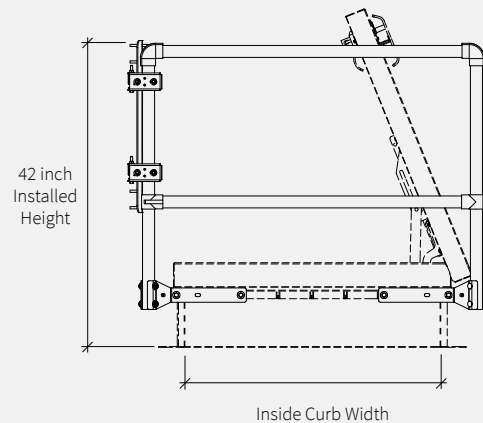

STANDARD MODELS

GATE CLOSURE		CHAIN CLOSURE		SIZE (IN.)	ACCESS
YELLOW	MILL	YELLOW	MILL		
SRCA30X54SG	SRCA30X54SG	SRCA30X54SC	SRCA30X54SC	30 x 54	Side
SRCA30X72SG	SRCA30X72SG	SRCA30X72SC	SRCA30X72SC	30 x 72	Side
SRCA36X30FG	SRCA36X30FG	SRCA36X30FC	SRCA36X30FC	36 x 30	Front
SRCA36X36SG	SRCA36X36SG	SRCA36X36FC	SRCA36X36FC	36 x 36	Front
SRCA30X96SG	SRCA30X96SG	SRCA30X96SC	SRCA30X96SC	30 x 96	Side
SRCA48X48FG	SRCA48X48FG	SRCA48X48FC	SRCA48X48FC	48 x 48	Front

THERMALMAX MODELS

GATE CLOSURE		SIZE (IN.)	ACCESS
YELLOW	MILL		
SRBAY30X54SG	SRBA30X54SG	30 x 54	Side
SRBAY36X30FG	SRBA36X30FG	36 x 30	Front
SRBAY36X36FG	SRBA36X36SG	36 x 36	Front
SRBAY30X96SG	SRBA30X96SG	30 x 96	Side
SRBAY48X48FG	SRBA48X48FG	48 x 48	Front

Additional sizes available, call for more information.