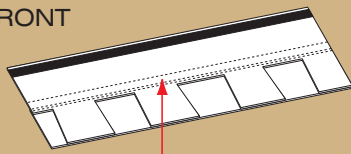

Wide nailing area for increased speed and accuracy.