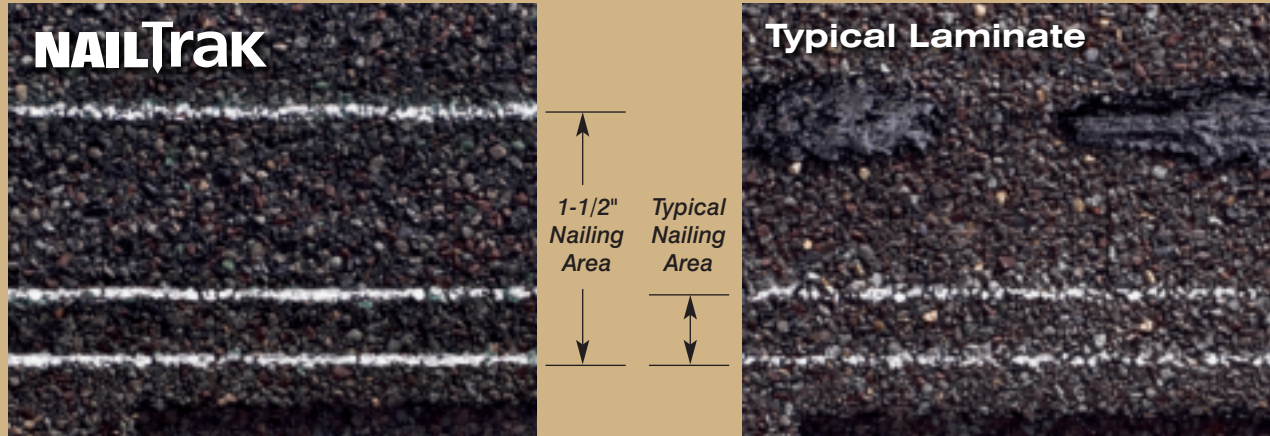

WIDER. Faster. Proven.

For the past 10 years, NailTrak™ has enabled installers to shingle with improved speed and accuracy. With a nailing area that's three times WIDER than typical laminate shingles, nails hit home with NailTrak. A feature on all Landmark Series shingles. Speed and accuracy result in lower labor costs.

No leaks. No de-lamination. No callbacks.
The cost of doing business has gone down with NailTrak.

FRONT