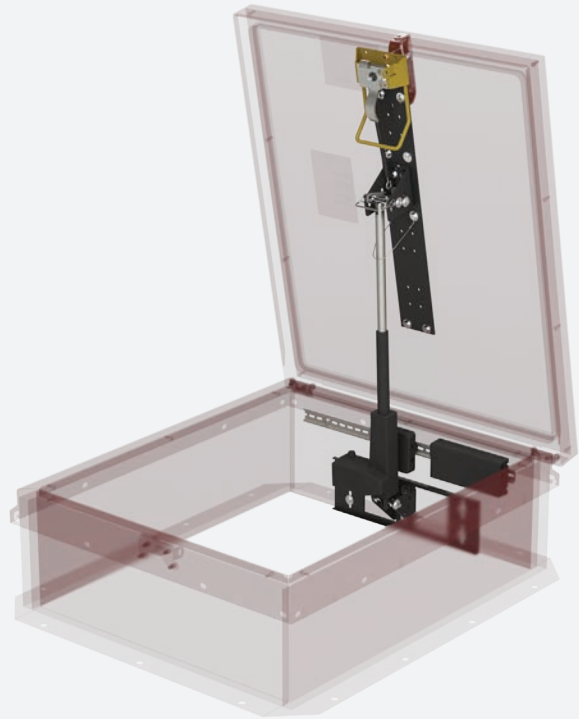

Automatic Roof Hatch Opener

Smart Solutions - Automating the Future of Roof Access

Automatic Roof Hatch Opener (ARHO) allows you to open and close your roof hatch safely from the floor level, providing a safer egress and ingress through the roof hatch.

FEATURES

RETROFIT OR FACTORY INSTALLED Plug and play retrofit installation or order factory installed on a new roof hatch.

AUTOMATION Automatically open, close, lock, and unlock from the ground level.

COMPLIANCE OSHA/CAL-OSHA

DETAILS

FIT Personnel™ and ThermalMAX™ standard size roof hatches

BRACKET MATERIAL Steel

FINISH Powder Coated Black

LIFT SYSTEM 110V Linear Actuator with Wireless Remote.

HARDWARE Zinc plated

OPTIONS External Stainless Steel Keypad and Back up Battery for power outages.

STANDARD MODELS

PT NUMBER	PERSONNEL	THERMALLY BROKEN
BARHO-30	BG3096, BA3096, BG3054, BA3054	BHRTA30X96, BHRTA30X50
BARHO-36	BG3630, BA3630, BG3636, BA3636	BHRTA36X30, BRHTA36X36
BARHO-48	BG4848, BA4848	BRHTA48X48